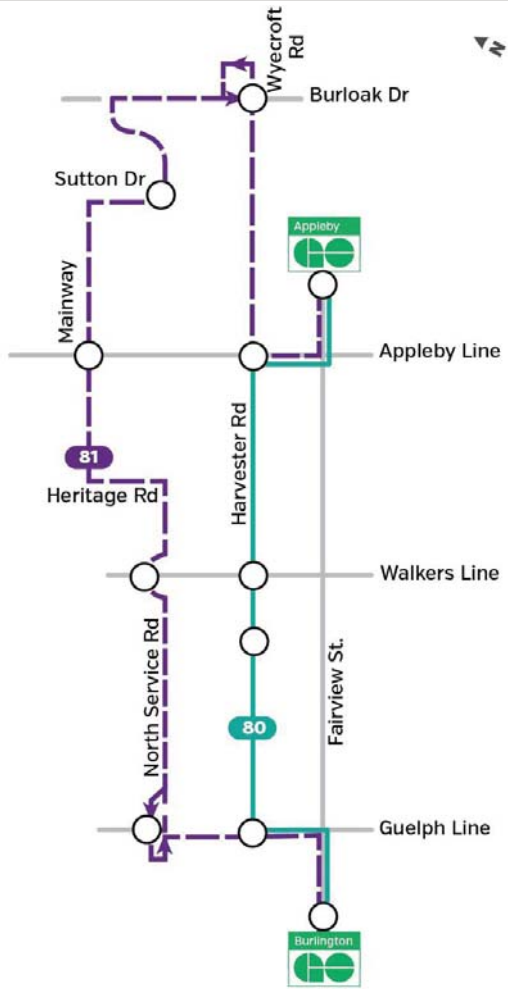

Route 80/81 Harvester/ North Service

Effective November 3, 2019

Burlingtontransit.ca
905-639-0550
contactbt@burlington.ca
[#BurlONTransit](#)

81 North Service Weekdays to Appley GO

Burlington GO Station	North Service Rd. & Guelph Line	North Service Rd. & Walkers Line	Mainway & Appley Line	Sutton Dr. & North Service Rd.	RioCan Centre	Appley GO Station
Morning						
5:30	5:35	5:38	5:45	5:49	5:52	6:01
6:00	6:05	6:08	6:15	6:19	6:22	6:31
6:30	6:35	6:38	6:45	6:49	6:52	7:01
7:00	7:05	7:08	7:15	7:19	7:22	7:31
7:30	7:35	7:38	7:45	7:49	7:52	8:01
8:00	8:05	8:08	8:15	8:19	8:22	8:31
8:30	8:35	8:38	8:45	8:49	8:52	9:01
9:00	9:05	9:08	9:15	9:19	9:22	9:31
9:30	9:35	9:38	9:45	9:49	9:52	10:01
Afternoon						
2:50	2:55	2:58	3:05	3:09	3:12	3:21
3:20	3:25	3:28	3:35	3:39	3:42	3:51
3:50	3:55	3:58	4:05	4:09	4:12	4:21
4:20	4:25	4:28	4:35	4:39	4:42	4:51
4:50	4:55	4:58	5:05	5:10	5:13	5:24
5:20	5:25	5:28	5:35	5:40	5:43	5:54
5:50	5:55	5:58	6:05	6:10	6:13	6:24
6:20	6:25	6:28	6:35	6:40	6:43	6:54

81 North Service Weekdays to Burlington GO

Appley GO Station	RioCan Centre	Sutton Dr. & North Service Rd.	Mainway & Appley Line	North Service Rd. & Walkers Line	North Service Rd. & Guelph Line	Burlington GO Station
Morning						
5:30	5:43	5:45	5:50	5:55	5:59	6:03
6:00	6:13	6:15	6:20	6:25	6:29	6:33
6:30	6:43	6:45	6:50	6:55	6:59	7:03
7:00	7:13	7:15	7:20	7:25	7:29	7:33
7:30	7:43	7:45	7:50	7:55	7:59	8:03
8:00	8:13	8:15	8:20	8:25	8:29	8:33
8:30	8:43	8:45	8:50	8:55	8:59	9:03
9:00	9:13	9:15	9:20	9:25	9:29	9:33
9:30	9:43	9:45	9:50	9:55	9:59	10:03
Afternoon						
3:05	3:18	3:20	3:26	3:34	3:38	3:44
3:35	3:48	3:50	3:56	4:04	4:08	4:14
4:05	4:18	4:20	4:26	4:34	4:38	4:44
4:35	4:48	4:50	4:56	5:04	5:08	5:14
5:05	5:18	5:20	5:26	5:34	5:38	5:44
5:35	5:48	5:50	5:56	6:04	6:08	6:14
6:05	6:18	6:20	6:26	6:34	6:38	6:44
6:35	6:48	6:50	6:56	7:04	7:08	7:14