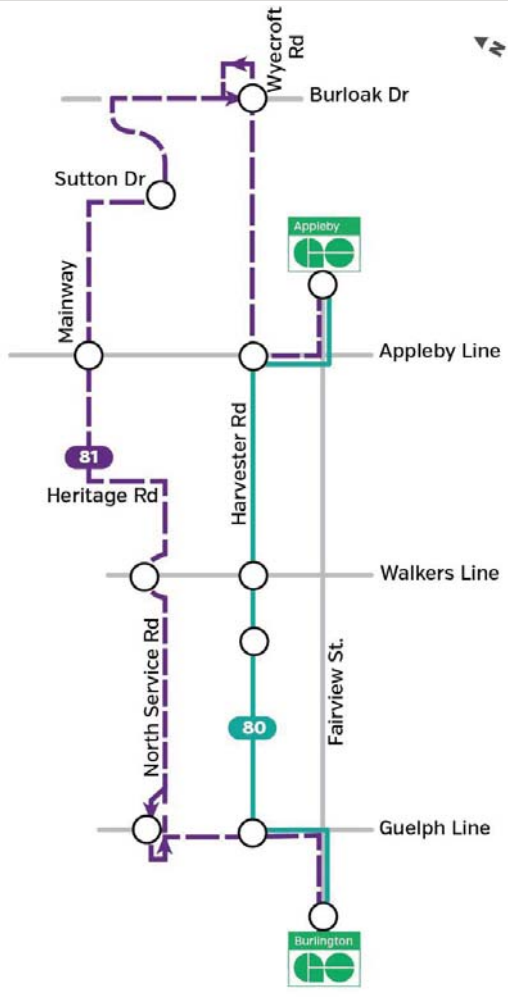

Route 80/81 Harvester/ North Service

Effective November 3, 2019

Burlingtontransit.ca
 905-639-0550
contactbt@burlington.ca
 #BurlONTransit

80 Harvester Weekdays to Appleby GO

Burlington GO Station	Harvester Rd. & Guelph Line	Burlington Transit 3332 Harvester Rd.	Harvester Rd. & Walkers Line	Harvester Rd. & Appleby Line	Appleby GO Station
5:20	5:27	5:29	5:31	5:36	5:40
5:40	5:47	5:49	5:51	5:56	6:00
6:10	6:17	6:19	6:21	6:26	6:30
6:40	6:47	6:49	6:51	6:56	7:00
7:10	7:17	7:19	7:21	7:26	7:30
7:40	7:47	7:49	7:51	7:56	8:00
8:10	8:17	8:19	8:21	8:26	8:30
8:40	8:47	8:49	8:51	8:56	9:00
9:10	9:17	9:19	9:21	9:26	9:30
9:40	9:47	9:49	9:51	9:56	10:00
10:10	10:17	10:19	10:21	10:26	10:30
10:40	10:47	10:49	10:51	10:56	11:00
11:10	11:17	11:19	11:21	11:26	11:30
11:40	11:47	11:49	11:51	11:56	12:00
12:10	12:17	12:19	12:21	12:26	12:30
12:40	12:47	12:49	12:51	12:56	1:00
1:10	1:17	1:19	1:21	1:26	1:30
1:40	1:47	1:49	1:51	1:56	2:00
2:10	2:17	2:19	2:21	2:26	2:30
2:40	2:47	2:49	2:51	2:56	3:00
3:10	3:16	3:20	3:24	3:29	3:35
3:40	3:46	3:50	3:54	3:59	4:05
4:10	4:16	4:20	4:24	4:29	4:35
4:40	4:46	4:50	4:54	4:59	5:05
5:10	5:16	5:20	5:24	5:29	5:35
5:40	5:46	5:50	5:54	5:59	6:05
6:10	6:16	6:20	6:24	6:29	6:35
6:40	6:46	6:50	6:54	6:59	7:05