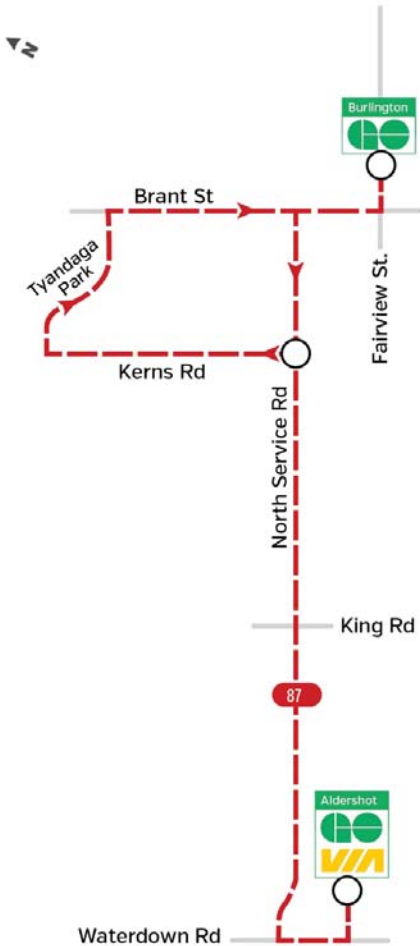

Route 87

North Service - Aldershot

Effective November 3, 2019

Burlingtontransit.ca
905-639-0550
contactbt@burlington.ca
#BurlONTransit

87 North Service - Aldershot

Weekdays to Aldershot GO

Burlington GO Station	North Service Rd. & Kerns Rd.	Aldershot GO Station
Morning		
5:30	5:40	5:48
6:15	6:25	6:33
7:00	7:10	7:18
7:45	7:55	8:03
8:30	8:40	8:48
Afternoon		
2:30	2:40	2:48
3:15	3:25	3:33
4:00	4:10	4:18
4:45	4:55	5:03
5:30	5:40	5:48
6:15	6:25	6:33

87 North Service - Aldershot

Weekdays to Burlington GO

Aldershot GO Station	North Service Rd. & Kerns Rd.	Kerns Rd. & Tyandaga Park Dr.	Burlington GO Station
Morning			
5:50	5:58	6:04	6:12
6:35	6:43	6:49	6:57
7:20	7:28	7:34	7:42
8:05	8:13	8:19	8:27
8:50	8:58	9:04	9:12
Afternoon			
2:50	2:58	3:04	3:12
3:35	3:43	3:49	3:57
4:20	4:28	4:34	4:42
5:05	5:13	5:19	5:27
5:50	5:58	6:04	6:12
6:35	6:43	6:49	6:57